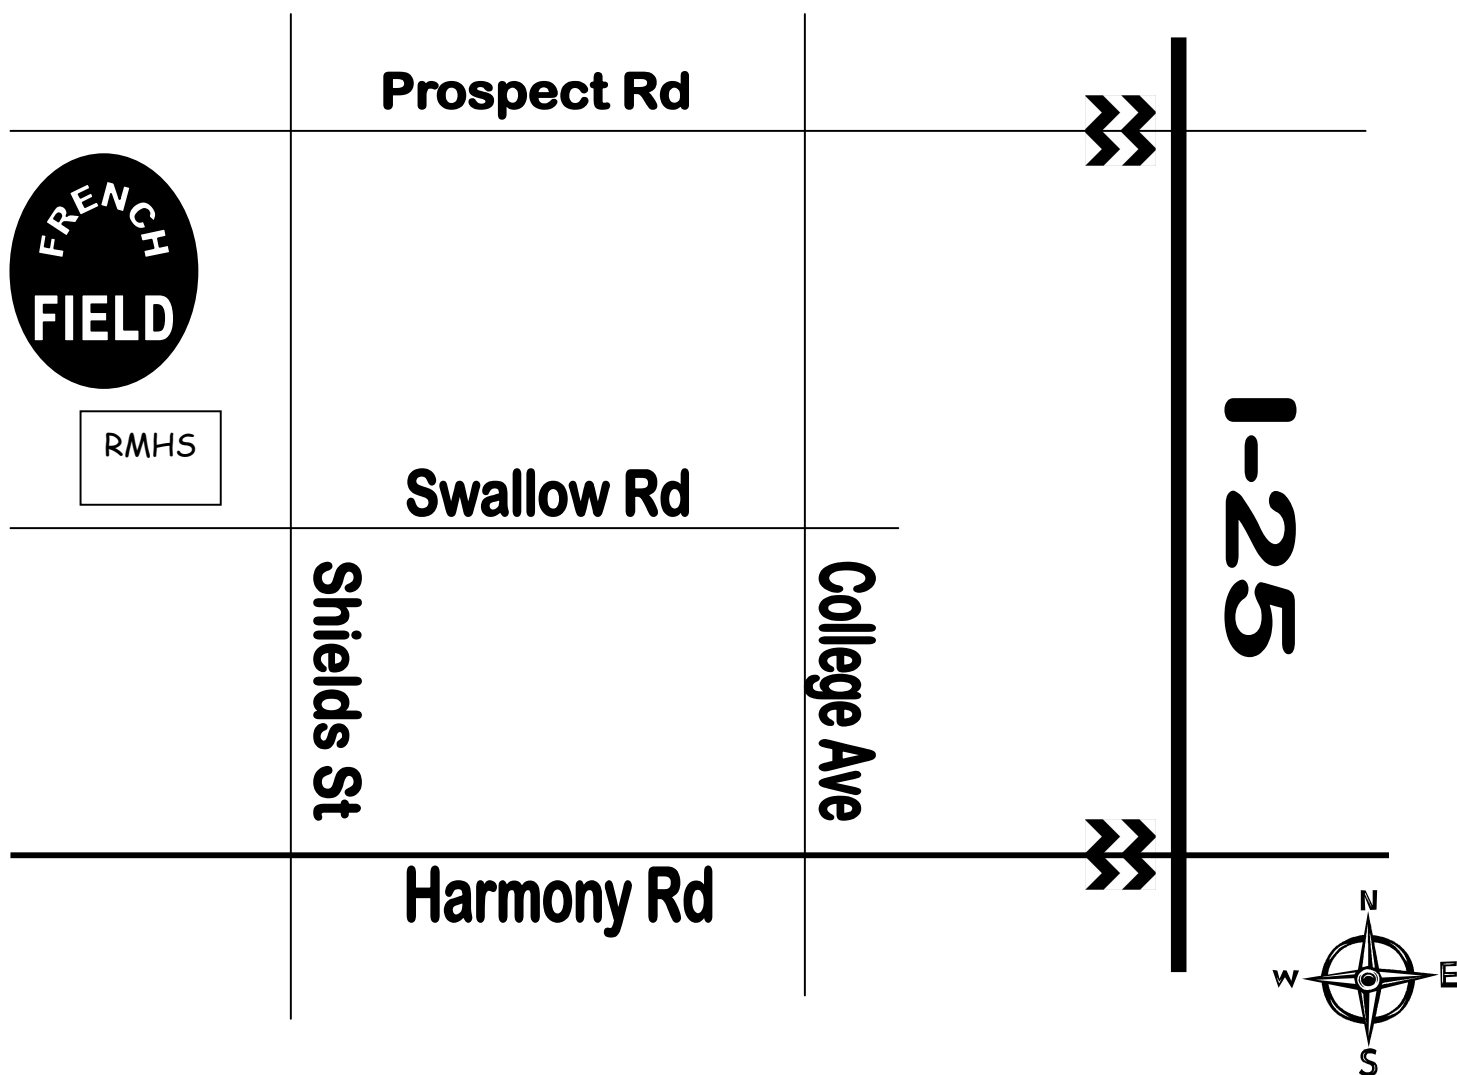

Hershey's Colorado State Meet

French Field, Fort Collins

June 19th, 2010

Directions to French Field

I-25 North to Harmony Exit
West on Harmony Road to Shields Street
Shields Street North to Swallow Road
Swallow West

French Field is located Directly North of
Rocky Mountain High School
1300 West Swallow Road

General Information

Gate Admission: \$2 for children
\$3 for adults

Local Information: ftcollins.com

MEET HELD RAIN OR SHINE!